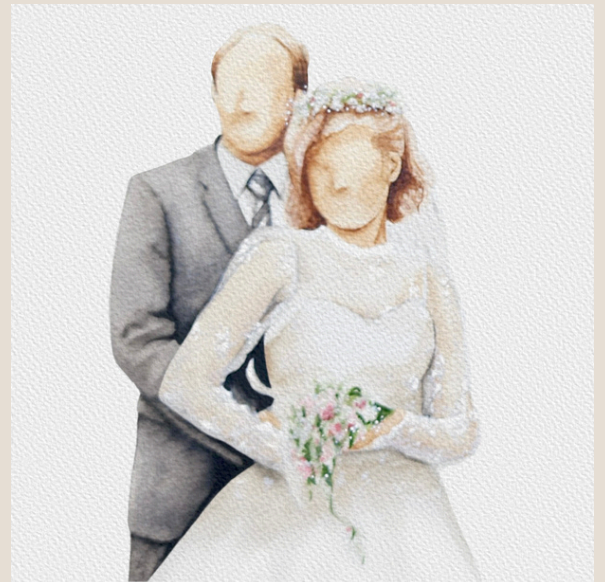

Package 4 Watercolour Portraits

This is a great gift to give to a newly wed couple to capture that perfect day!

ITEM	PRICE
A4 (210 × 297 mm)	R1 700
A5 (148 × 210 mm)	R 1 200

Prices above are a general indication and are subject to change based on your specific commission. Prices may be increased or decreased, and will be discussed with you.

Shipping not included in above prices

- ✓ For this package, the detail is the key. These come in sizes ranging from A5 to A4.
- ✓ This is created using watercolour on 300 GSM paper and can be turned into a card OR you can just have it as a frameable painting!